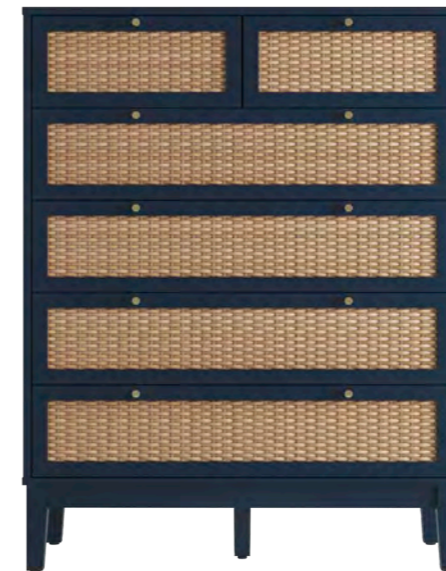

BORDEAUX BLUE CHEST OF DRAWER

Code BORDBLU4+2

Material Berlin Blue Engineered Wood / Matte Oak Rattan

Dimensions 850mm (h) x 850mm (w) x 490mm (d)